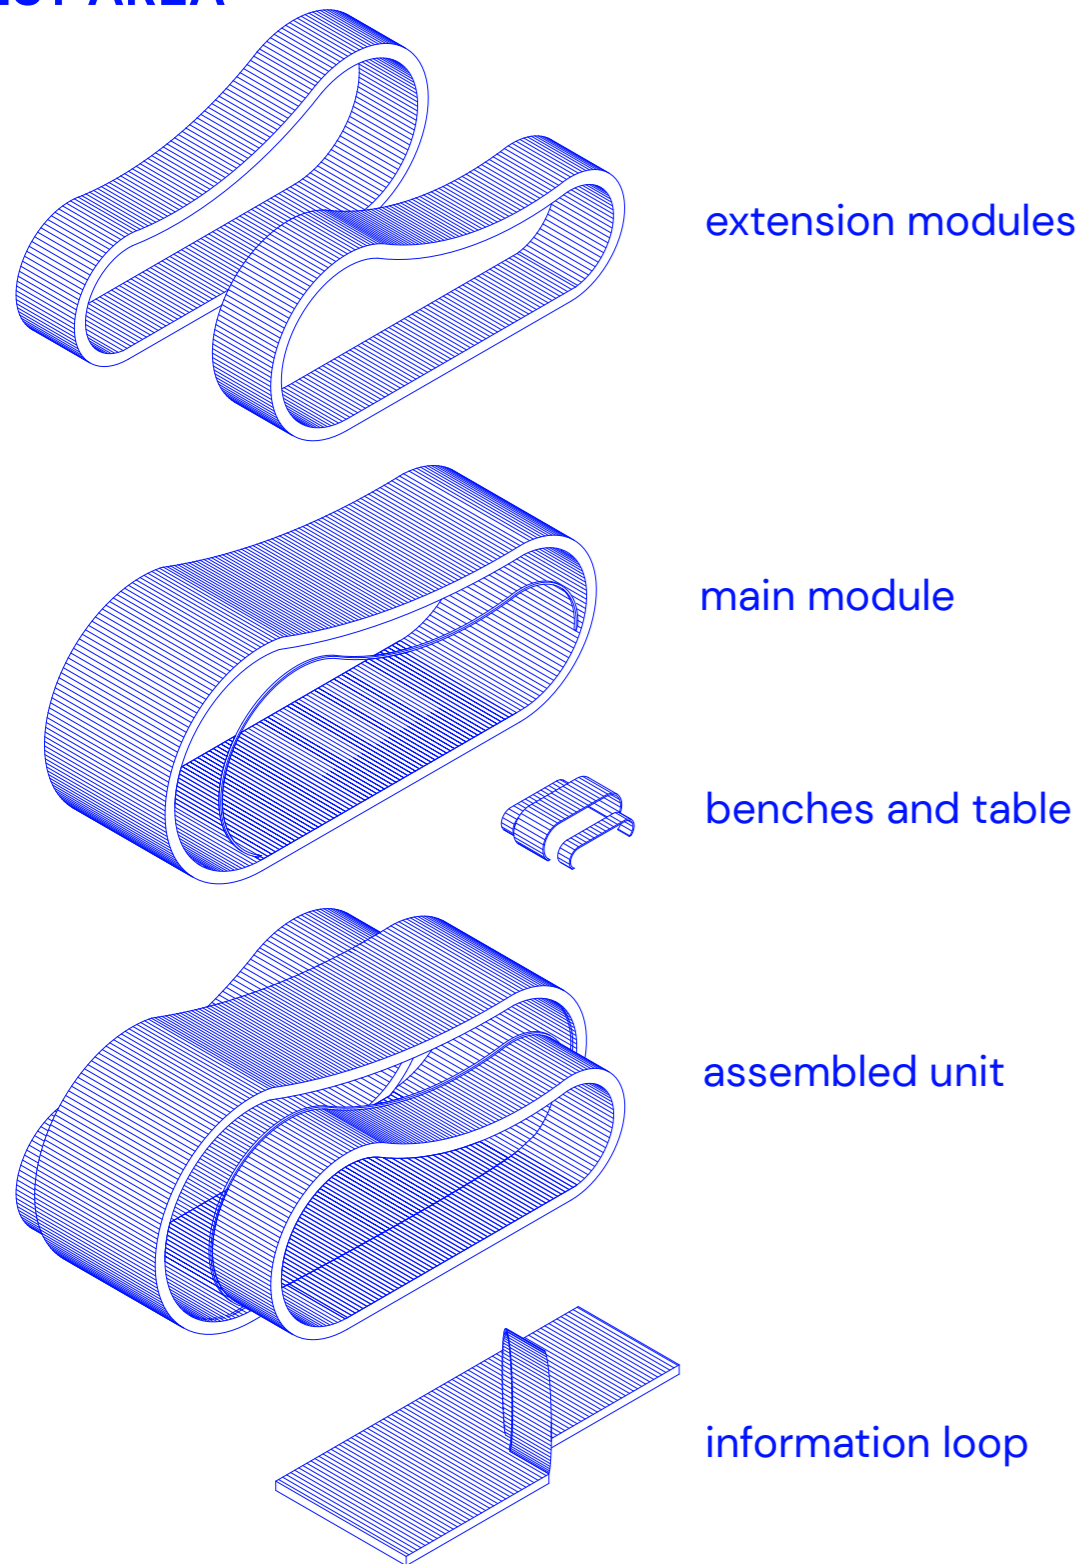

A MODULAR RIBBON: RETHINKING RELATIONSHIPS AND PROXIMITIES WITH NATURE

The regenerating ribbon is a concept that builds on the ordinary slat of wood to create pathways, spaces and modular buildings, accompanying visitors from their first step on the jetty.
The Ribbon is a concept designed for the eastern archipelago of Helsinki based on the local, sustainable and responsible production of timber.

PATHS AND JETTIES

GLAMPING AND CAMPING

REST AREA

RESTAURANT

SAUNA

COOKING SHELTERS

OBSERVATION TOWER

SWIMMING DOCK

TOILET