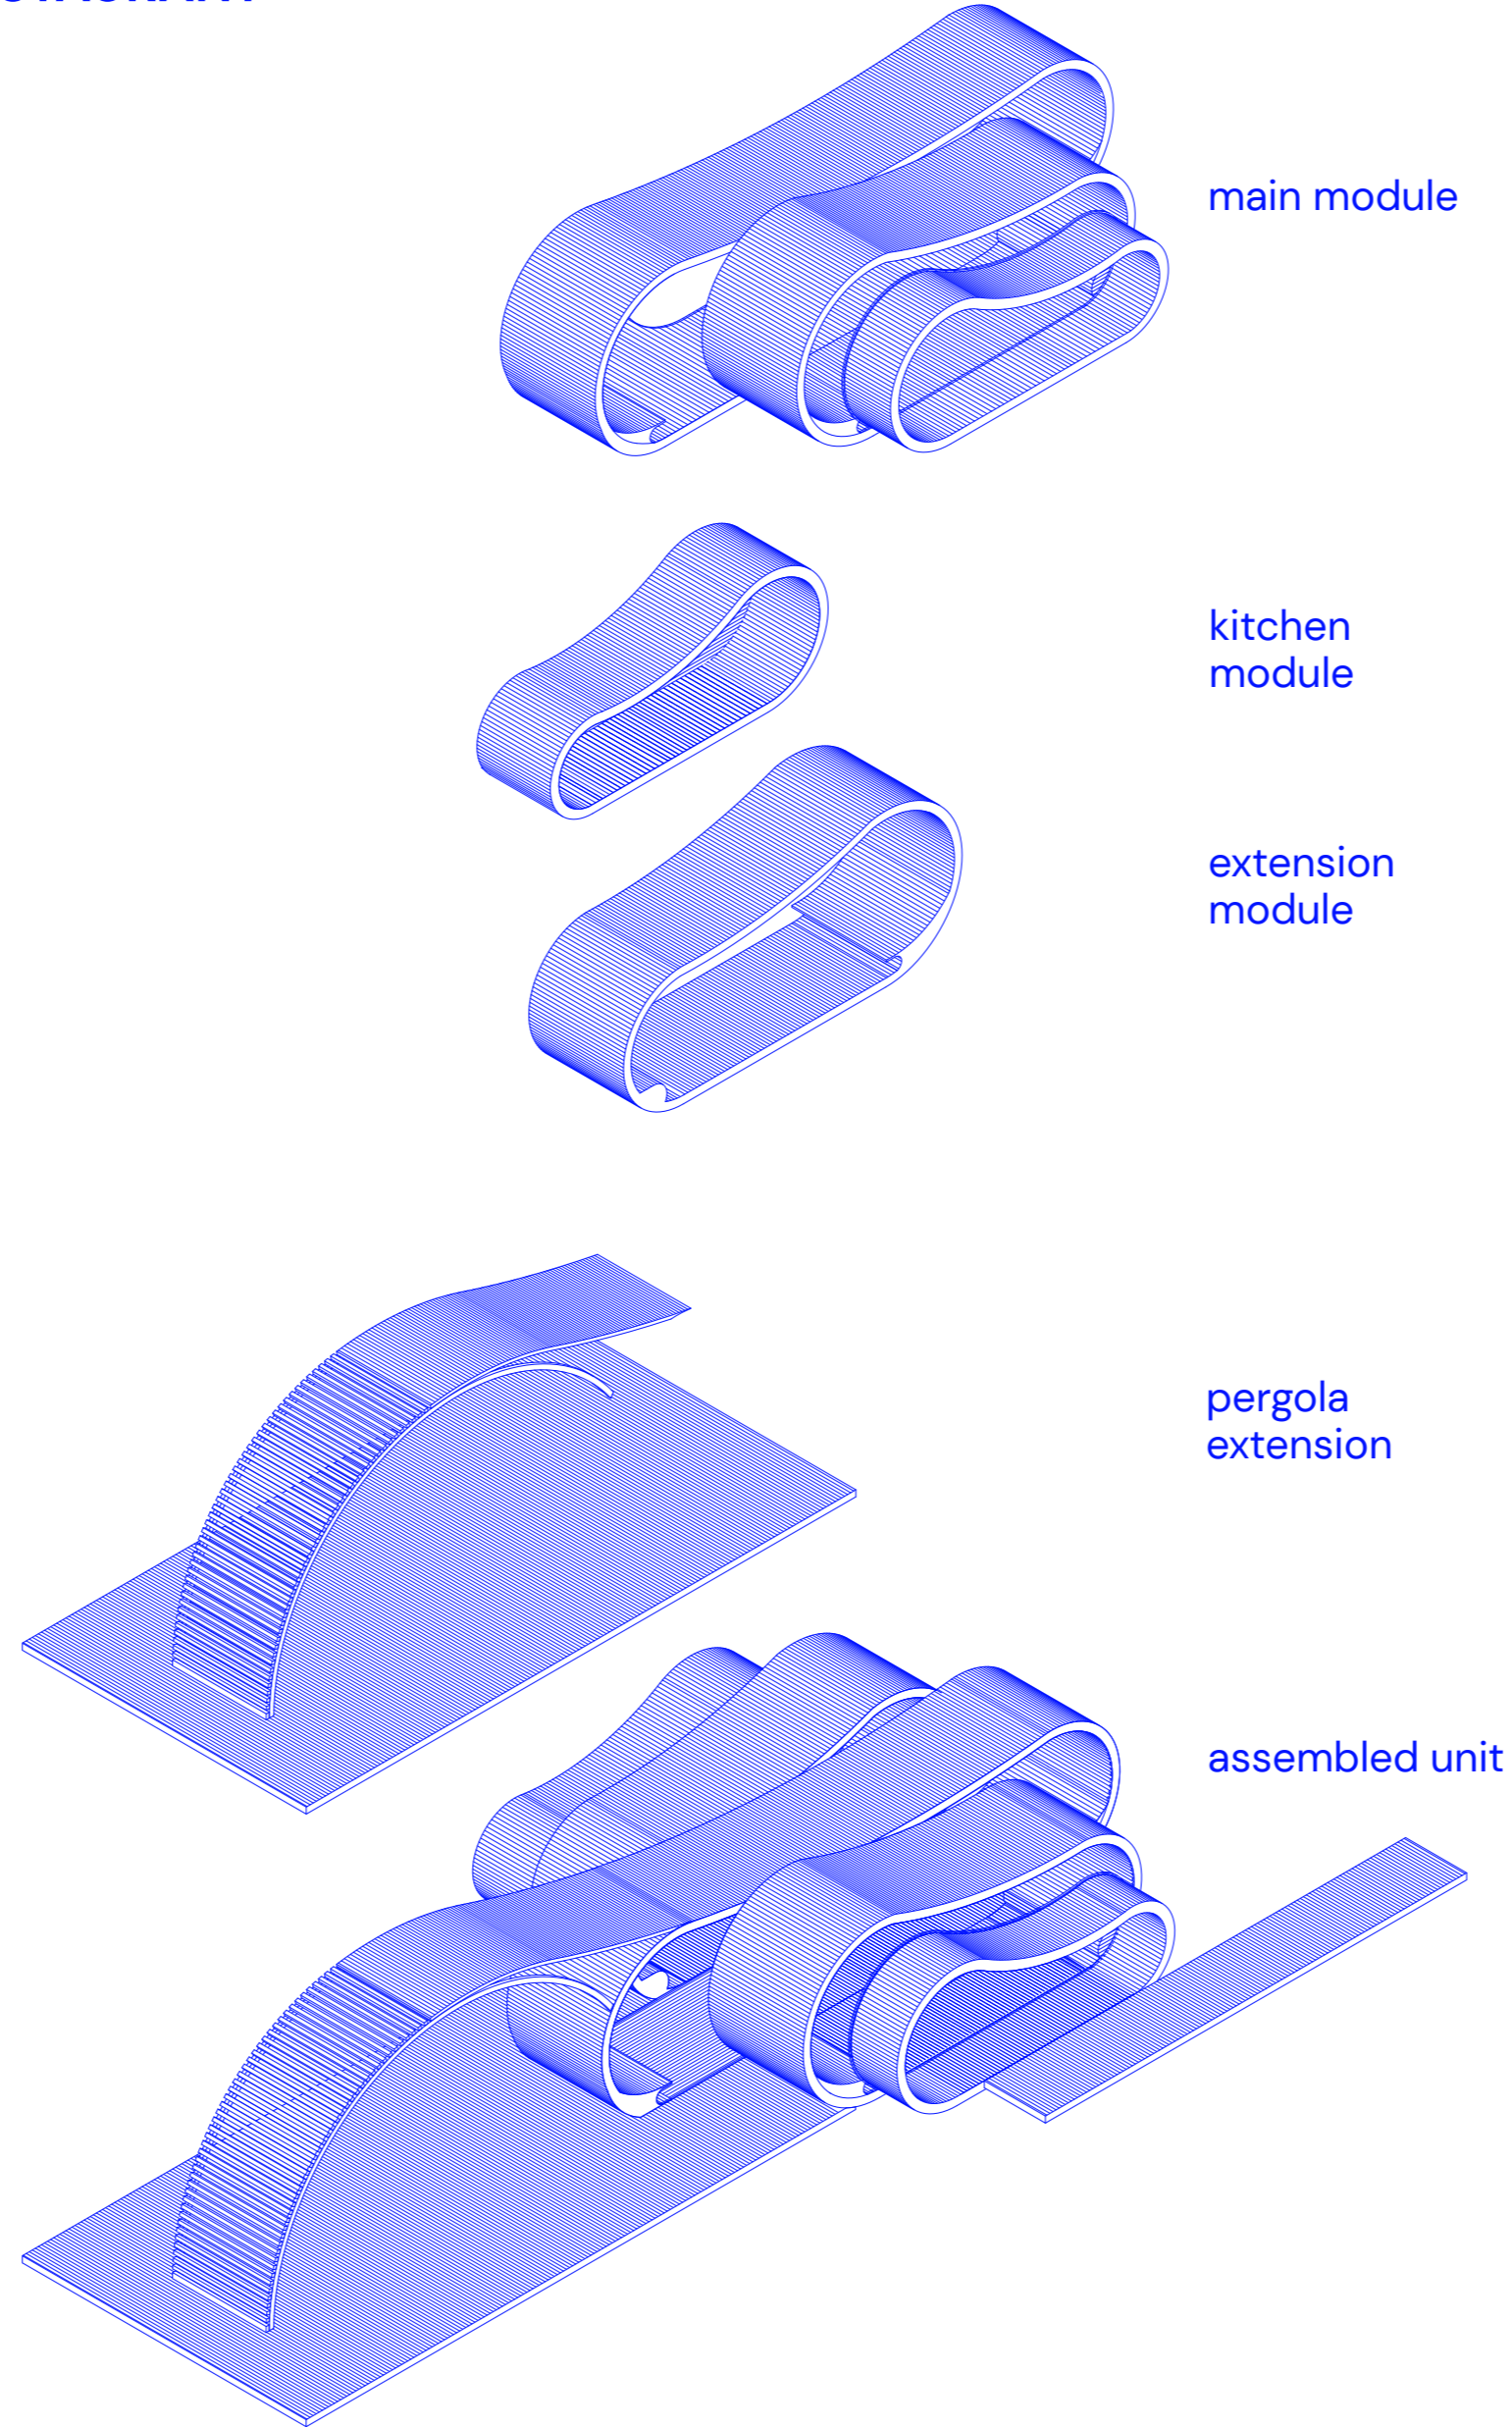

RESTAURANT