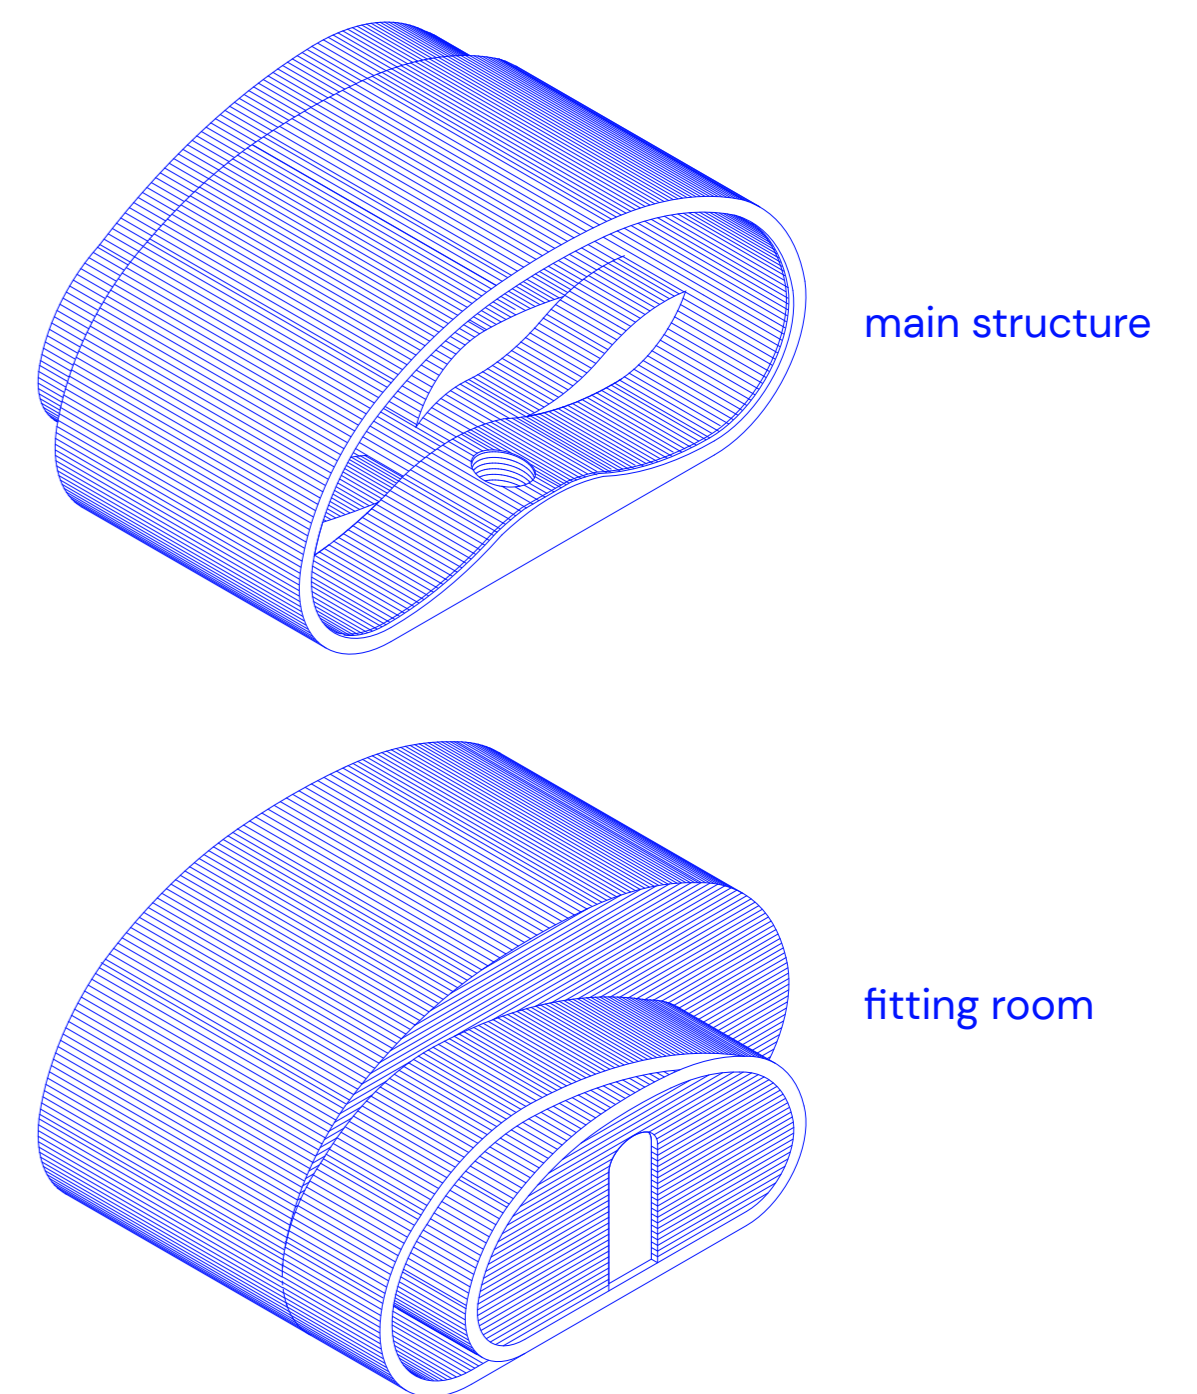

A MODULAR RIBBON: RETHINKING RELATIONSHIPS AND PROXIMITIES WITH NATURE

The regenerating ribbon is a concept that builds on the ordinary slat of wood to create pathways, spaces and modular buildings, accompanying visitors from their first step on the jetty.
The Ribbon is a concept designed for the eastern archipelago of Helsinki based on the local, sustainable and responsible production of timber.

PATHS AND JETTIES

GLAMPING AND CAMPING

REST AREA

RESTAURANT

SAUNA

COOKING SHELTERS

OBSERVATION TOWER

SWIMMING DOCK

TOILET