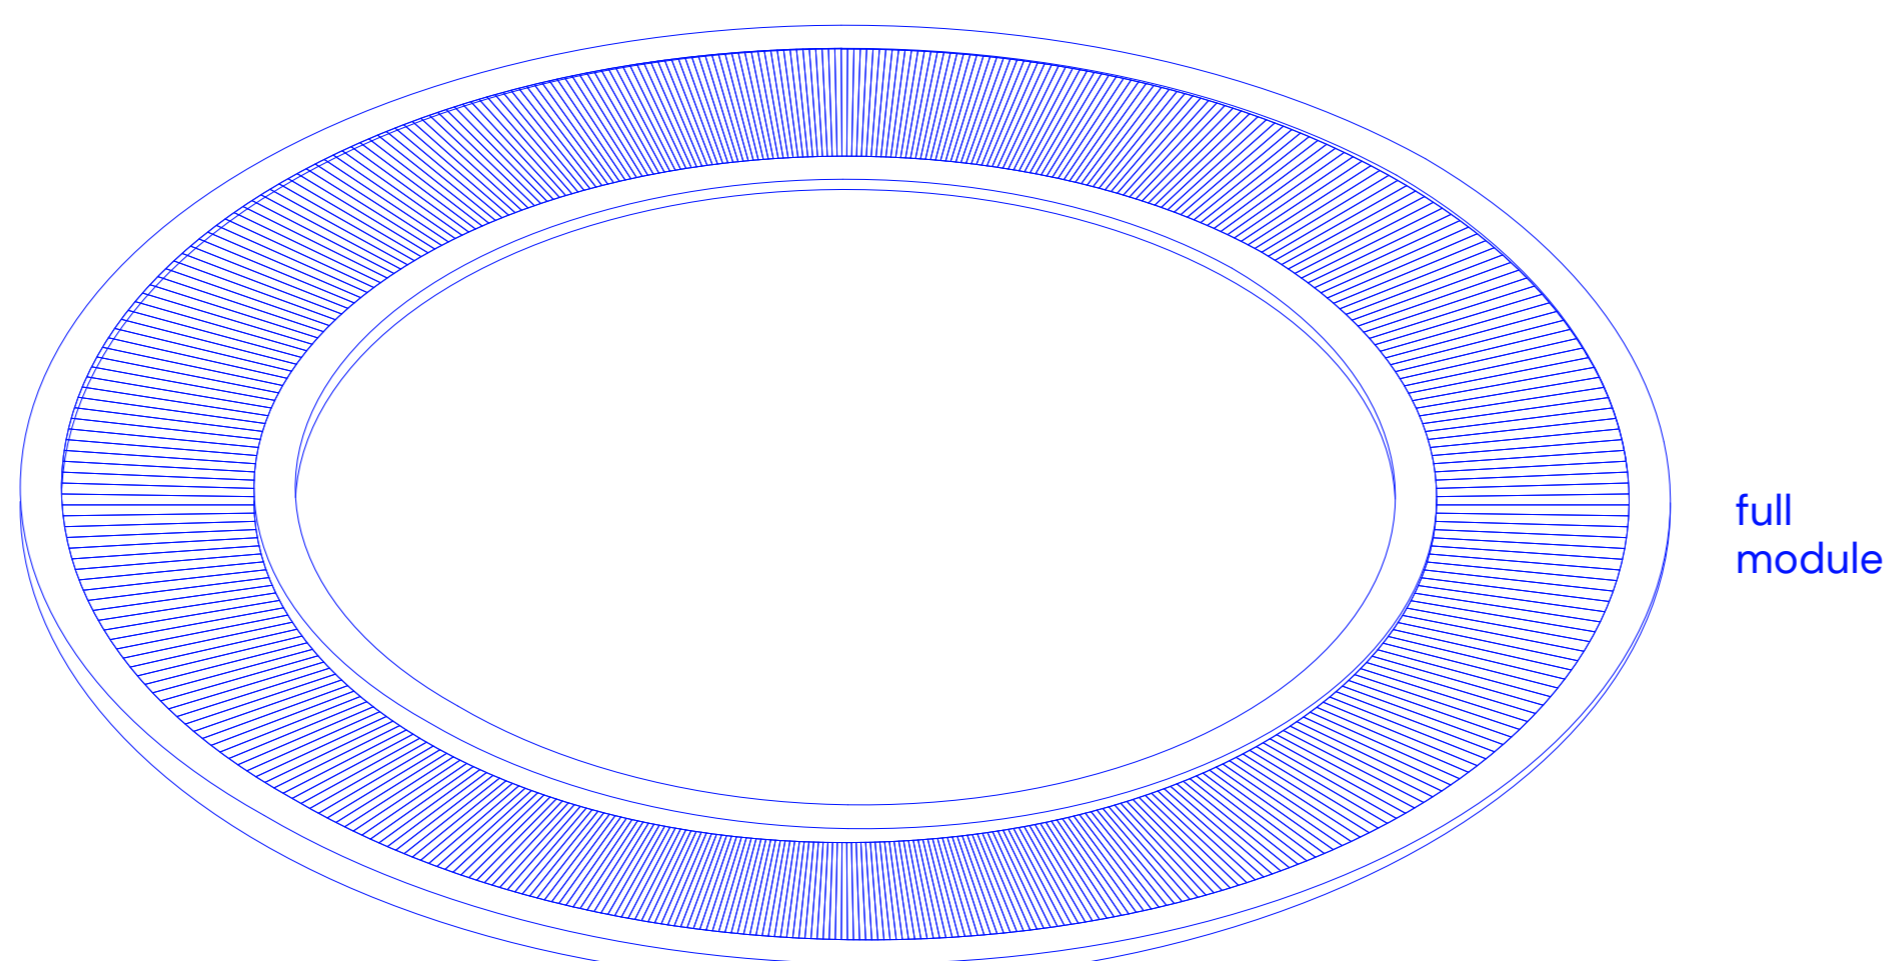

SWIMMING DOCK