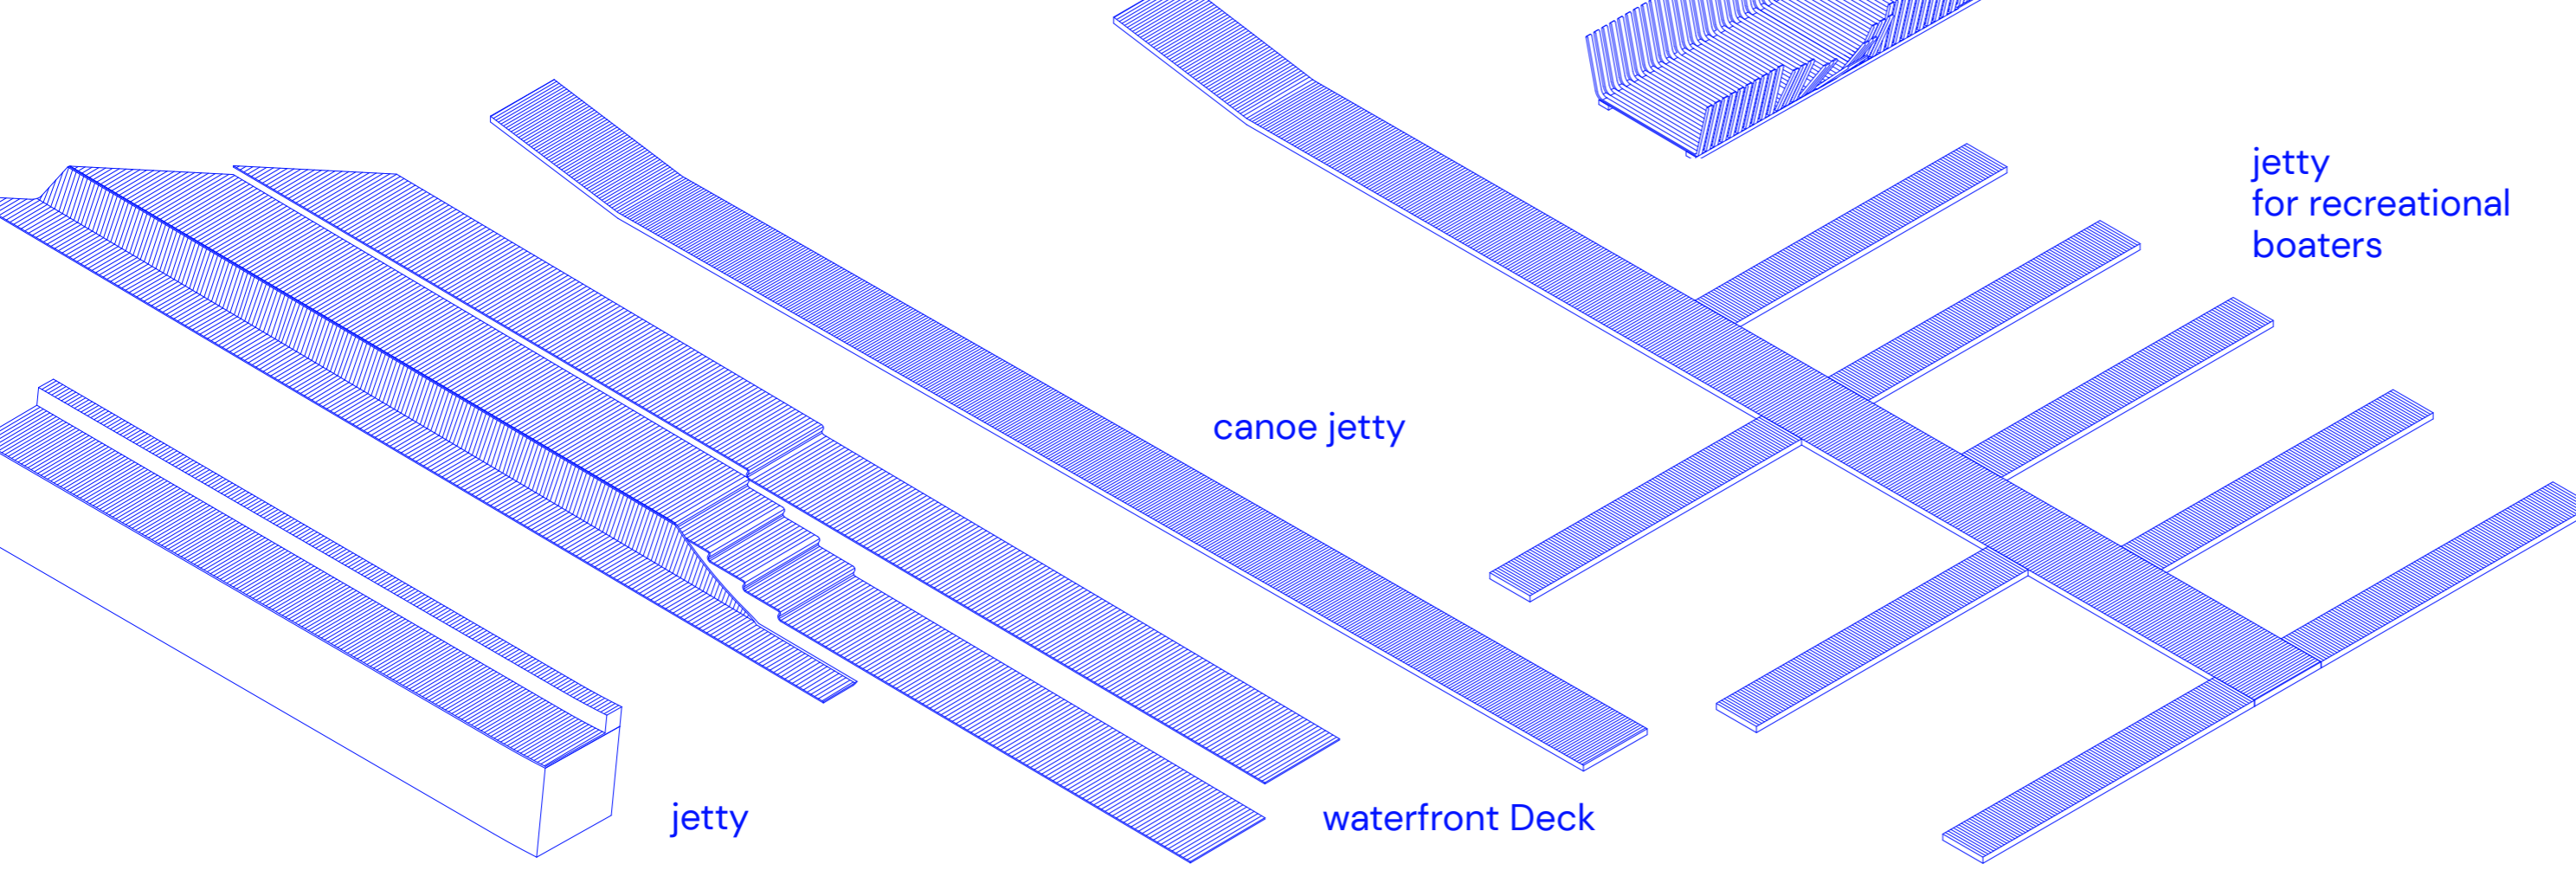

A MODULAR RIBBON: RETHINKING RELATIONSHIPS AND PROXIMITIES WITH NATURE

The regenerating ribbon is a concept that builds on the ordinary slat of wood to create pathways, spaces and modular buildings, accompanying visitors from their first step on the jetty.
The Ribbon is a concept designed for the eastern archipelago of Helsinki based on the local, sustainable and responsible production of timber.

PATHS AND JETTIES