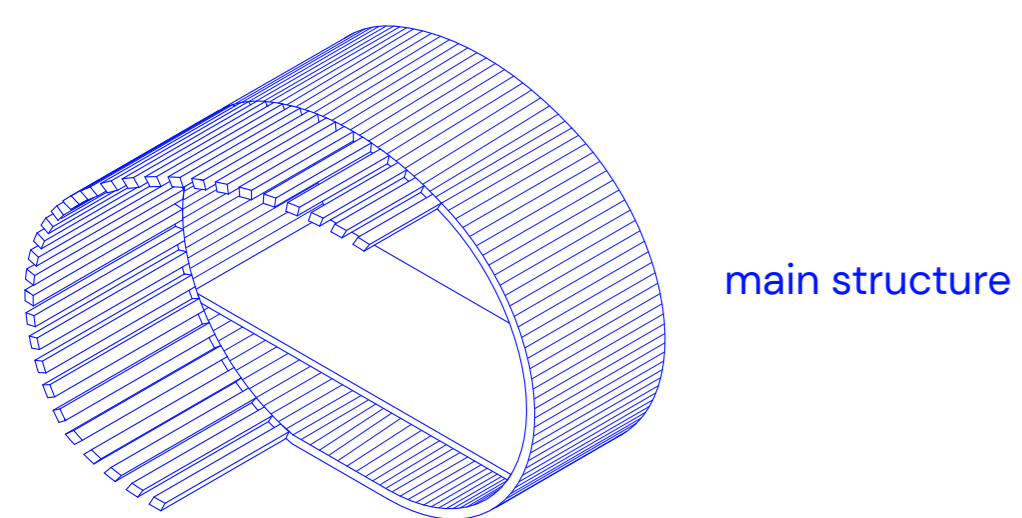

COOKING SHELTERS