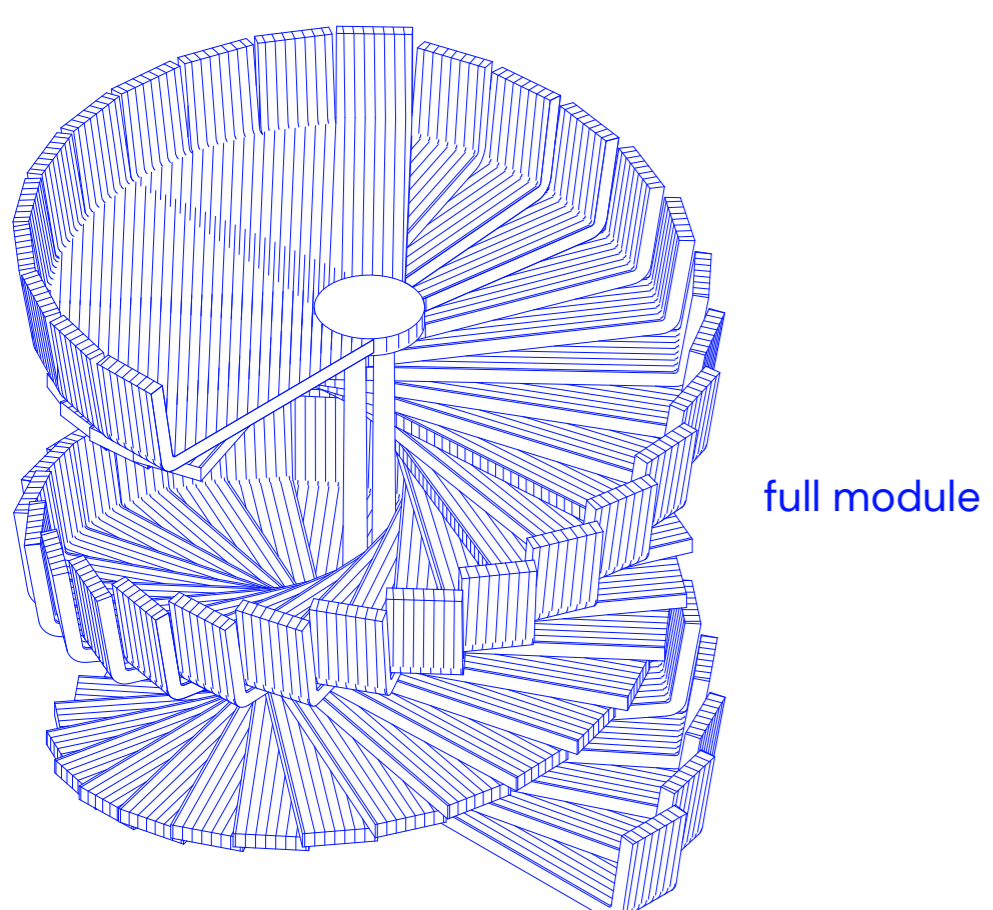

OBSERVATION TOWER