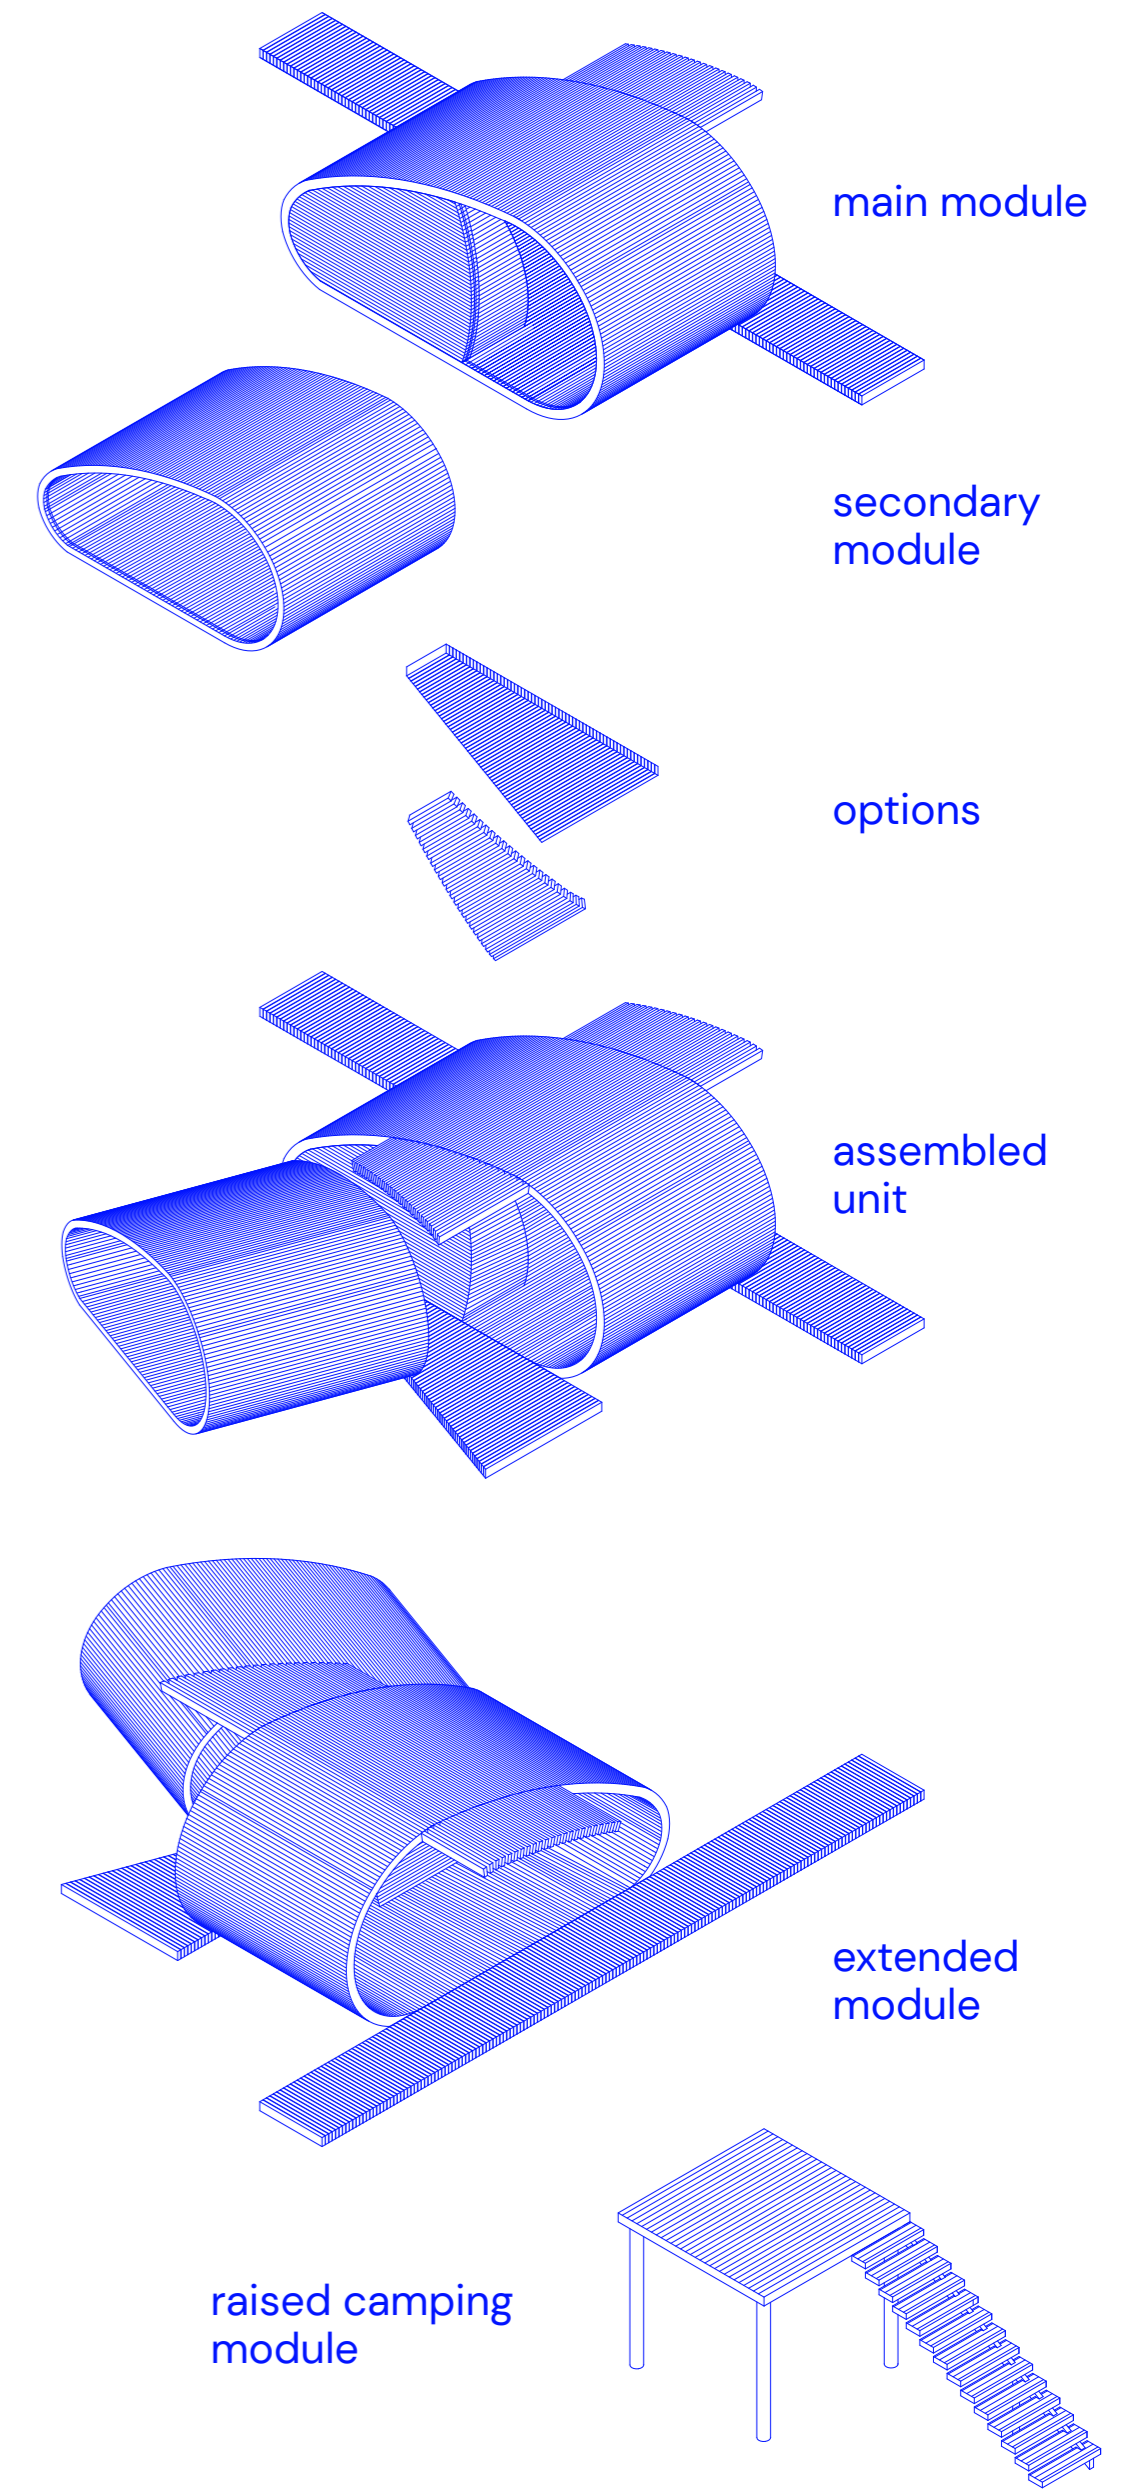

GLAMPING AND CAMPING